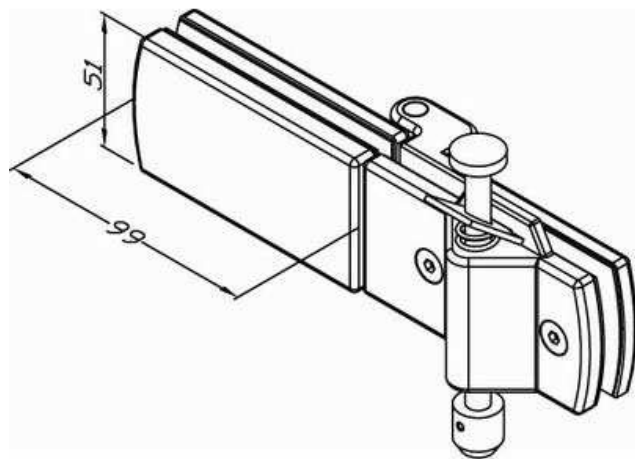

PRODUCT SHEET

Description:

Glass Folding Door 10-12mm Bottom Fold, SS304

Item number:

28.29.053-0

Units	Box	Carton	HS Code	Barcode
Pcs.	1	10	8302415000	 5704866444651

SISO A/S

Mileparken 11
DK-2740 Skovlunde
Denmark
VAT: DK 24786013